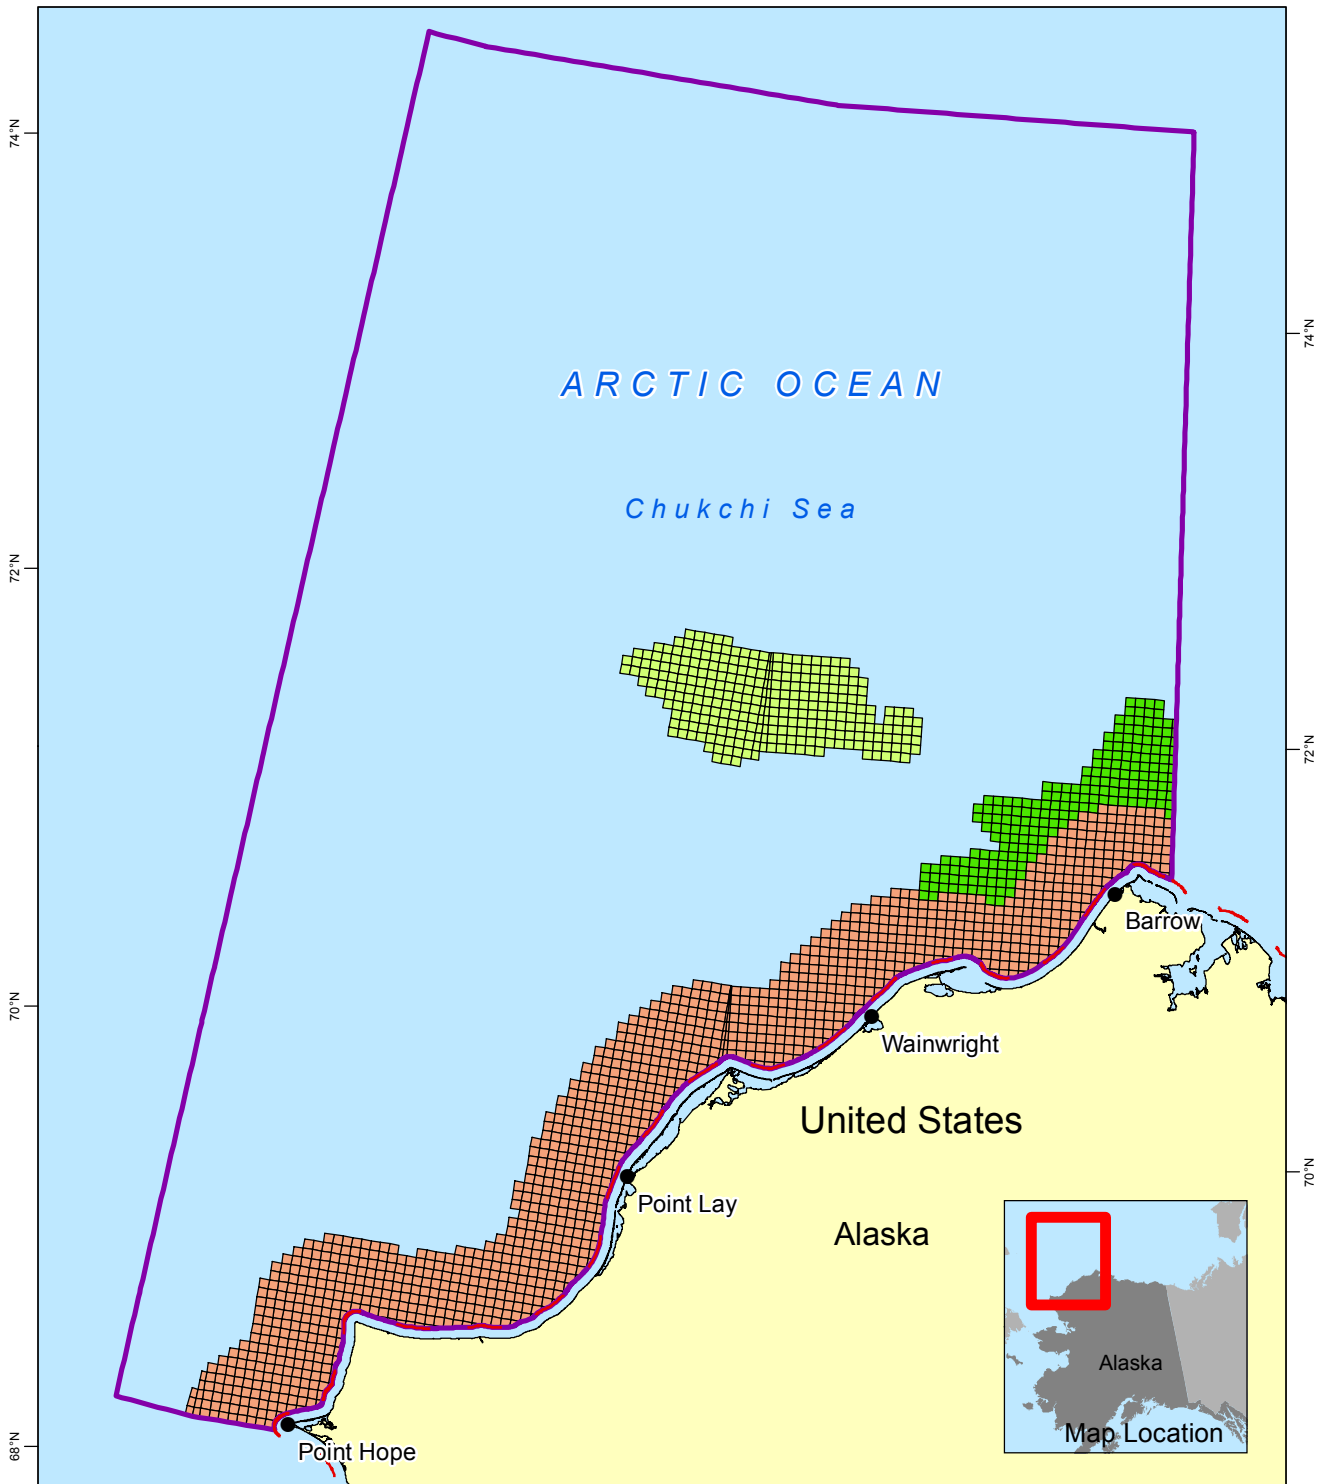

# Chukchi Sea Planning Area

## Legend

- Federal-State Boundary
- Chukchi Sea Planning Area
- Hanna Shoal
- 25-Mile Coastal Buffer
- Chukchi Sea Subsistence

GCS NAD 83 - Alaska Albers